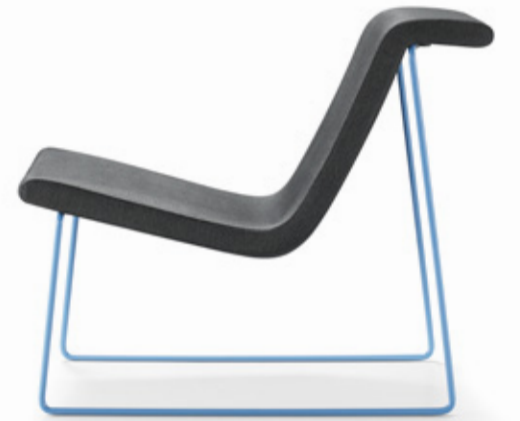

LAZE

SOURCE

LAZE by Burkhard Vogtherr

Laze sled frame lounge with Lore sofa and Scape table

Laze sled frame lounge *stainless steel*

Laze blade base lounge *stainless steel*

Laze blade base lounge *stainless steel or powder coated steel*

600
laze
sled frame lounge
powder coated steel

601
laze
sled frame lounge
stainless steel

H27.5 W24.5 D33.25

SEAT
H16.5 W24.5 D16.5

603
laze
blade base lounge
powder coated steel

604
laze
blade base lounge
stainless steel