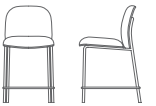

fully upholstered back & seat / exposed wood back & seat

Meets *with arms / fully upholstered back & seat*

Cache Tables *wood top in pecan finish*

tip-up seat for easy nesting

Meets *armless with Martini high-back swivel*

fully upholstered back & seat / exposed wood back & seat

Wall Saver Frame

Hygienic Clean-Out Space
Optional Upholstered Arm Wrap

Plastic Pivoting Glide

800FL-NA
Meets
guest chair

H33.5 W20.5 D23

BACK
H16.5 W19
SEAT
H18 W20.5 D18.5

800FL-WA
Meets
guest chair with arms

H33.5 W22.5 D21

BACK
H16.5 W19
SEAT
H18 W20.5 D18.5

ARM H
27.25

800CH24
Meets
counter height stool

H36.5 W19 D22.5

BACK
H12.5 W17.5
SEAT
H24.5 W18 D17

800STL30
Meets
bar height stool