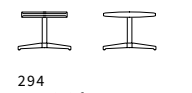

293FH
Martini lounge high back
swivel base
H41 W26.5 D32
SEAT H17.5 W21 D20
BASE DIAMETER 33

290H4/291H4
Martini
high four swivel base
H31.25 W23 D23.5
SEAT H19 W19 D18
BASE DIAMETER 26.25

292ST
Martini Plus
height adjustable swivel
H31.75-34.5 W28 D28
SEAT H17.5-20.5 W21 D20
BASE DIAMETER 28

292SL
Martini Lounge
low back sled base
H30.75 W26.5 D26.5
SEAT H17.5 W21 D20

293SL
Martini lounge high back
sled base
H40.5 W26.5 D31.5
SEAT H17.5 W21 D20

290H4C/291H4C
Martini
high four swivel base casters
H30.5 W23 D23.5
SEAT H18 W19 D18
BASE DIAMETER 26.25

295ST
Martini High Back
height adjustable swivel
H39.5-42 W26 D25
SEAT H17-19.5 W19 D19
BASE DIAMETER 26.5

292WDL
Martini Lounge
low back wood leg base
H31.75 W26.5 D26
SEAT H17.5 W21 D20

293WDL
Martini lounge high back
wood leg base
H41.5 W26.5 D31.5
SEAT H17.5 W21 D20

290F4/291F4
Martini
flat four swivel base
H31 W23 D23.5
SEAT H18.5 W19 D18
BASE DIAMETER 26

294
Martini foot rest
H16 W22 D18.5
TOP W22 D17.25
BASE DIAMETER 25.25

290WDL/291WDL
Martini
wood leg base
H30 W23 D25
SEAT H17.5 W19 D18