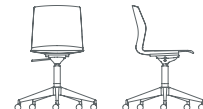

960-WDL-NA  
Celebrate  
Wood leg  
H32.75 W18.75 D19  
SEAT  
H17.75 W17 D17.75

960-H4C-NA  
Celebrate  
High 4 swivel w/casters  
H32.5 W26.25 D19  
SEAT  
H18 W17 D17.75  
BASE DIA 27

960-H4C-WA  
Celebrate  
High 4 swivel w/arms & casters  
H32.5 W21.5 D19  
ARM H 25.25  
SEAT  
H18 W17 D17.75  
BASE DIA 27

960-SL-NA  
Celebrate  
Sled frame  
H32.5 W19.5 D20.5  
SEAT  
H18 W17 D17.75

960-SL-WA  
Celebrate  
Sled frame w/arms  
H32.5 W21.25 D20.5  
ARM H 25.25  
SEAT  
H18 W17 D17.75

960-TSC-NA  
Celebrate  
height adjustable swivel-tilt  
w/casters  
H32-35.5 W29 D26.5  
SEAT  
H17-20.5 W17 D17.75  
BASE DIA 29