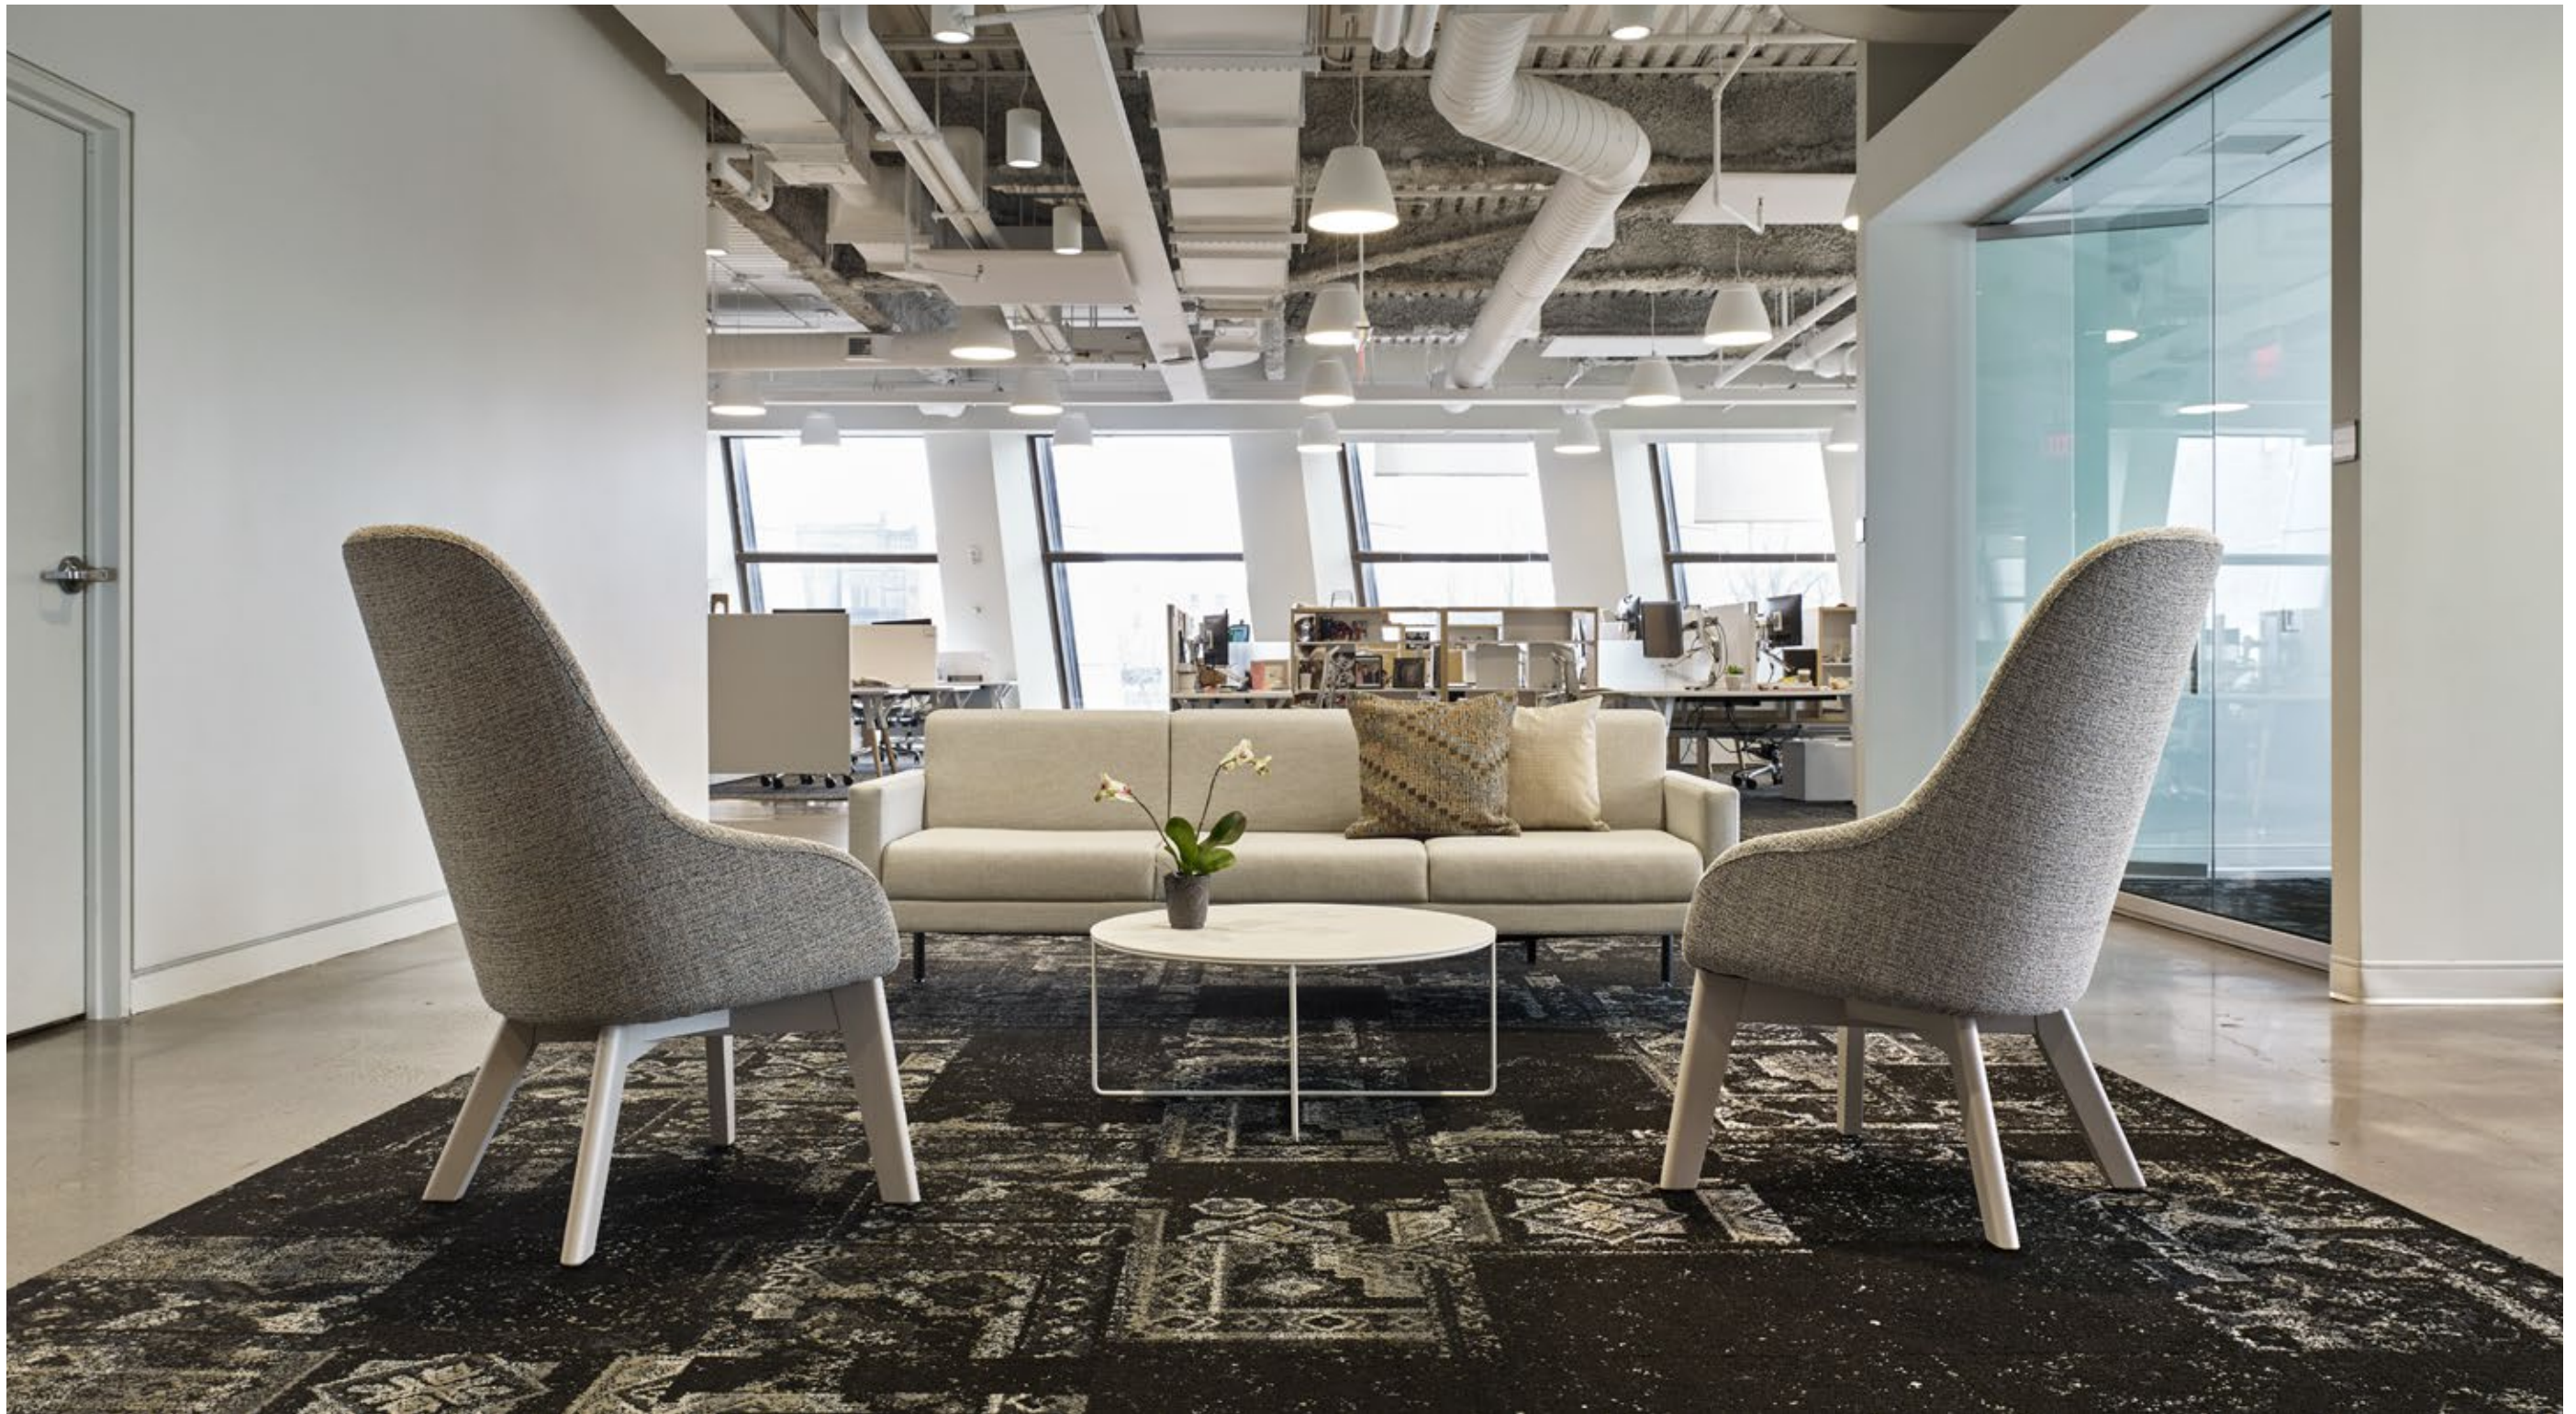

Martini Plus Swivel

Martini High Back Swivel

MARTINI

Lounge

Martini Lounge

Martini *multiuse chairs*

290SL/291SL
martini sled base
H30.25 W23 D23.5
SEAT H18 W19 D18

290H4/291H4
martini high four swivel base
H31.25 W23 D23.5
SEAT H19 W19 D18
BASE DIAMETER 26.25