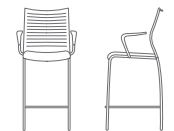

# PURL

by Mike Shields

Purl *high back - mid back*

Purl Task - Purl Task Stool

Purl Guest stacks four high

PURL KNIT COLORS

		
7269 metal	7273 slate	7258 ash
		
5310 ocean	5259 aggregate	7299 charcoal
		
3158 earth	2121 brick	2115 orange
		
4129 chocolate	6098 fall	8179 red
		
3142 putty	0096 white	0100 creme
		
7209 black	7280 cinder	

440  
purl  
mid back  
H39-43 W27 D25  
SEAT  
H17-21 W22 D20

414  
purl guest  
H36 W24.5 D24  
SEAT  
H17.5 W18 D19

442  
purl  
high back  
H45-49 W27 D25  
SEAT  
H17-21 W22 D20

416  
purl guest  
bar height stool  
H46 W24.5 D24  
SEAT  
H27.5 W18 D19