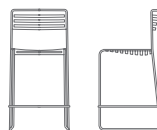

# GARDEN

garden  
indoor/outdoor stacking chair

460

H30.25 W19 D19.5

SEAT H17.25 W17 D16.5

garden  
indoor/outdoor stacking counter stool

462-CH24

H36.5 W19 D20

SEAT H23.5 W17 D16.5

garden  
indoor/outdoor stacking bar stool

462-STL30

H42.5 W19 D20.5

SEAT H29.25 W17 D16.5