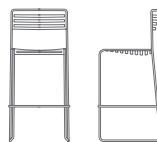

# GARDEN

garden  
indoor/outdoor stacking chair

460

H30.25 W19 D19.5

SEAT H17.25 W17 D16.5

garden  
indoor/outdoor stacking counter stool

462-CH24

H36.5 W19 D20

SEAT H23.5 W17 D16.5

garden  
indoor/outdoor stacking bar stool

462-STL30

H42.5 W19 D20.5

SEAT H29.25 W17 D16.5