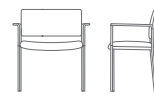

761FLNA/724FLNA
cache in
armless stacking chair
H35 w19.5/21 d22.5
SEAT
H18 w17.5/19 d18.5

765FLNA/726FLNA
cache out
armless stacking chair
H35 w19.5/21 d22.5
SEAT
H18 w17.5/19 d18.5

780FLNA/ 728FLNA
cache straight
armless stacking chair
H31.25 w19.5/21 d22.5
SEAT
H18 w17.5/19 d18.5

705
cache
end table
H17.5 w18 d16

761FL/724FL
cache in
stacking chair
H35 w22.5/24 d22.5
SEAT
H18 w17.5/19 d18.5
ARM
H25.5

765FL/726FL
cache out
stacking chair
H35 w22.5/24 d22.5
SEAT
H18 w17.5/19 d18.5
ARM
H25.5

780FL/728FL
cache straight
stacking chair
H31.25 w22.5/24 d22.5
SEAT
H18 w17.5/19 d18.5
ARM
H25.5

704
cache
coffee table
H17.5 w42.5 d18

761FL
cache in
bariatric chair
H33.5 w31 d22.5
SEAT
H18 w26
ARM
H25.5

765FL
cache out
bariatric chair
H33.5 w31 d22.5
SEAT
H18 w26
ARM
H25.5

775FL
cache straight
bariatric chair
H30.5 w31 d22.5
SEAT
H18 w26
ARM
H25.5

761CS
cache in
caster stacking chair
H35 w22.5 d22.5
SEAT
H18 w17.5 d18.5
ARM
H25.5