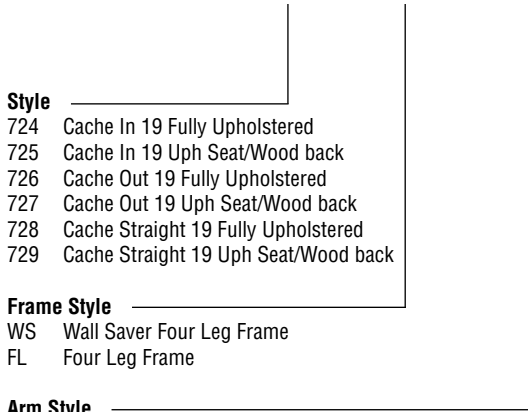

CACHE 19

How to Build a Cache 19 Number

724 - WS - WA-SAB - NAT or P17006 - BLK - PG - ENG

Style

- 724 Cache In 19 Fully Upholstered
- 725 Cache In 19 Uph Seat/Wood back
- 726 Cache Out 19 Fully Upholstered
- 727 Cache Out 19 Uph Seat/Wood back
- 728 Cache Straight 19 Fully Upholstered
- 729 Cache Straight 19 Uph Seat/Wood back

Frame Style

- WS Wall Saver Four Leg Frame
- FL Four Leg Frame

Arm Style

- NA No Arms
- WA-CAB Cache Arm Black
- WA-CAG Cache Grey Arm
- WA-SAB Straight Arm Black
- WA-SAG Straight Arm Grey

Wood Finish

- NAT Natural
- CHY Cherry
- WCH Warm Cherry
- MAH Mahogany
- ESP Espresso
- WLT Weathered Light
- WMD Weathered Medium
- WGR Weathered Grey
- WNT Walnut
- DWNT Dark Walnut
- 999 Custom
- 001 Black

Painted Wood Finish

- P1 Painted Back
- 7006 White
- 7044 Stone
- 7035 Light Grey
- 7012 Dark Grey
- 8012 Dark Red
- 3016 Light Red
- 1032 Yellow
- 6011 Green
- 6033 Teal
- 6034 Aqua
- 5024 Light Blue
- 5014 Medium Blue
- 7040 Light Grey Blue

Laser Engraving

Glide / Caster Style

- PG Plastic Glide (Std)
- FG Felt Glide

Frame Finish

Standard Powder Coat Finishes

- CHR Chrome
- SCR Soft Chrome
- BLK Black Matte
- WHT White
- LBNZ Light Bronze
- MBNZ Medium Bronze
- DBNZ Dark Bronze
- GMTL Gunmetal
- BRS Brass

Premium Powder Coat Finishes

- STN Stone
- LGB Light Grey Blue
- DGY Dark Grey
- LBL Light Blue
- AQU Aqua
- GRN Green
- YLW Yellow
- LRD Light Red

Features

- Three Back Shapes—Cache In, Out, or Straight
- Fully Upholstered or Upholstered Seat with Wood Back
- Eleven Standard Wood Finishes and Fourteen Standard Painted Wood Finishes
- Wall Saver Frame Standard, FL Four Leg Frame Optional
- Wood Backs Solid as Standard. Perforations on Cache Out or Line Cut on Cache In available.
- Frame Finish options are Chrome, Eight Standard Powder Coat Finishes and Eight Premium Powder Coat Finishes
- Cache and Straight Arm style options in both Black and Grey
- Stacks Five High on the Floor, Ten High on the Dolly
- CAL117-2013 Standard, CAL133 Optional
- Meets ANSI/BIFMA Standards
- GREENGUARD Certified
- Lifetime Limited Warranty